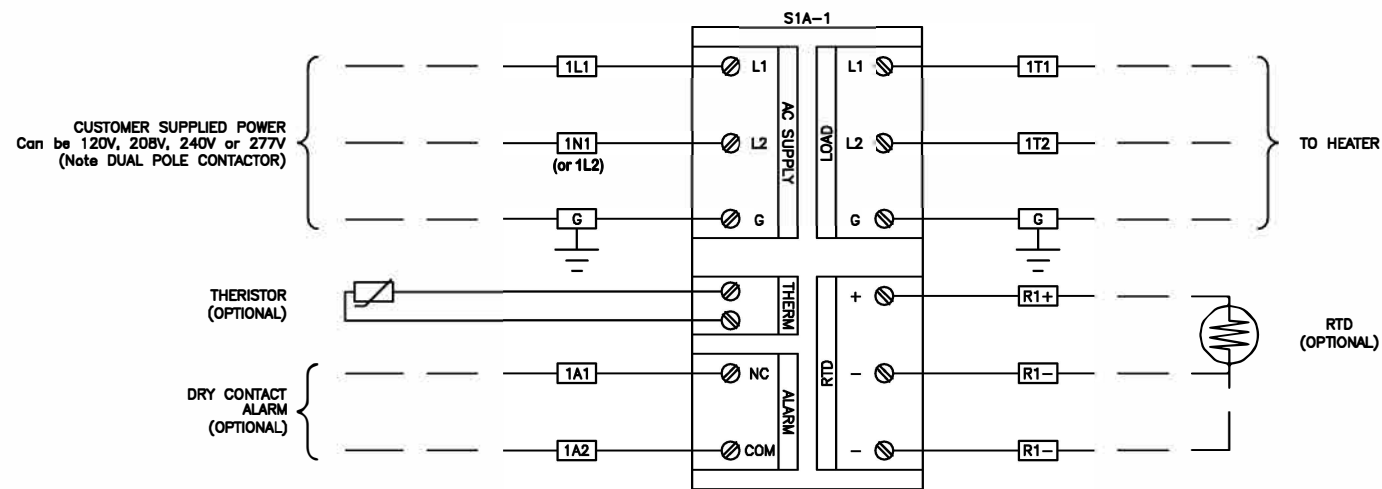

GATEWAY POWER SUPPLY WIRING

GATEWAY MODBUS RS485 WIRING

FRIO S1-A WIRING